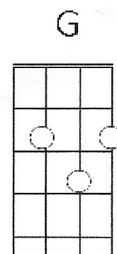

# Kum Ba Yah for Ukulele Level 2 (C chord)

Key: G

\* G C G  
 Kum ba yah, my Lord, kum ba yah -  
 G D7  
 Kum ba yah, my Lord, kum ba yah -  
 G C G  
 Kum ba yah, my Lord, kum ba yah -  
 C G D7 D C - G - D7 -  
 Oh - Lord - kum ba yah.

\*Starting note: <sup>^</sup> (G - sing an octave lower)

G C G  
 Someone's singing, Lord, kum ba yah -  
 G D7  
 Someone's singing, Lord, kum ba yah -  
 G C G  
 Someone's singing, Lord, kum ba yah -  
 C G D7 D C - G - D7 -  
 Oh - Lord - kum ba yah.